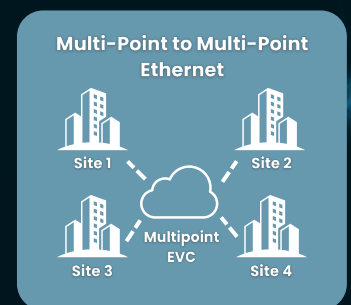

Key Benefits:

- **High-Performance Connectivity:** Accelecom's Ethernet services offer lightning-fast speeds up to 100 Gbps, ensuring swift access to mission-critical applications for enhanced productivity.
- **Built-In Security:** Our private native Ethernet network and VLANs provide robust security measures, safeguarding your data and applications against potential threats.
- **Our 24/7/365 U.S.-based support** ensures reliable assistance whenever you need it.

Feature Highlights:

- **Simplified Management:** Accelecom offers end-to-end support, reducing IT complexity and providing enhanced efficiency.
- **Scalability and Flexibility:** Easily expand your network infrastructure with our flexible solutions, tailored to meet your evolving business needs.

Applications:

- **Cloud Connectivity:** Our Ethernet services provide secure, reliable connectivity for cloud-based applications, enabling seamless access to public and private cloud services.
- **Unified Communications and Collaboration:** Enhance collaboration with high-speed Ethernet connectivity, supporting a range of unified communications and collaboration solutions.
- **Network and Application Security:** Protect your data and applications with our secure Ethernet services, featuring built-in security measures for peace of mind.

Transform your network with Accelecom's high-performance Ethernet solutions!

1700 Eastpoint Pkwy. #230, Louisville, KY 40223 | (888) 349-9933

1470 Riveredge Pkwy., Sandy Springs, GA 30328 | (888) 662-6324

@AccelecomFiber

@AccelecomFiber

@AccelecomFiber

@AccelecomFiber

To learn more, visit [accelecom.net](https://www.accelecom.net)