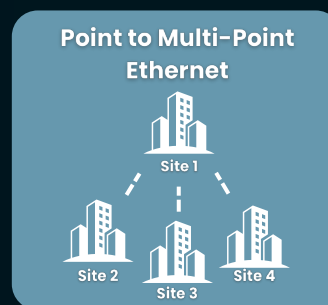

Key Benefits:

- **High-Performance Connectivity:** Accelecom's Ethernet services offer lightning-fast speeds up to 100 Gbps, ensuring swift access to mission-critical applications for enhanced productivity.
- **Built-In Security:** Our private native Ethernet network and VLANs provide robust security measures, safeguarding your data and applications against potential threats.
- **Our 24/7/365 U.S.-based support** ensures reliable assistance whenever you need it.

Feature Highlights:

- **Simplified Management:** Accelecom offers end-to-end support, reducing IT complexity and providing enhanced efficiency.
- **Scalability and Flexibility:** Easily expand your network infrastructure with our flexible solutions, tailored to meet your evolving business needs.

Applications:

- **Cloud Connectivity:** Our Ethernet services provide secure, reliable connectivity for cloud-based applications, enabling seamless access to public and private cloud services.
- **Unified Communications and Collaboration:** Enhance collaboration with high-speed Ethernet connectivity, supporting a range of unified communications and collaboration solutions.
- **Network and Application Security:** Protect your data and applications with our secure Ethernet services, featuring built-in security measures for peace of mind.

Transform your network with Accelecom's high-performance Ethernet solutions!

1700 Eastpoint Pkwy. #230, Louisville, KY 40223 | (888) 349-9933

1470 Riveredge Pkwy., Sandy Springs, GA 30328 | (888) 662-6324

@AccelecomFiber

@AccelecomFiber

@AccelecomFiber

@AccelecomFiber

To learn more, visit [accelecom.net](https://www.accelecom.net)